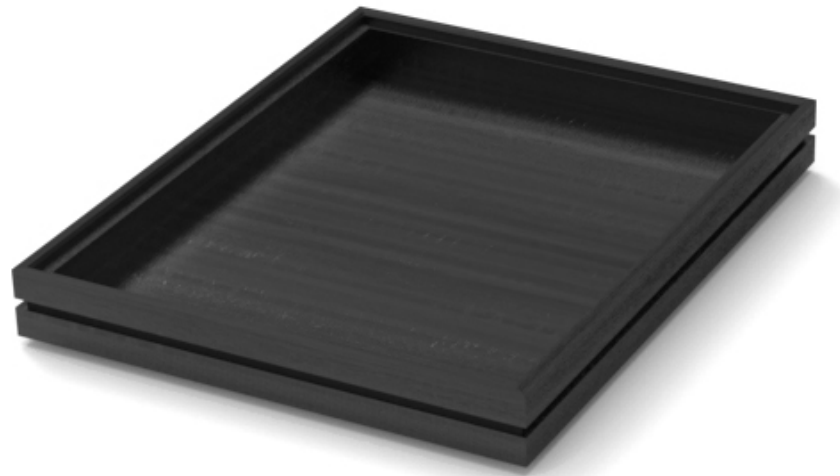

FLOW BLACK TRAY 1.2

Flow Black Tray 1.2

Product Code: BU_FR032

Material: Black, Lacquered

Dimensions: 325 x 265 x 40 mm
12.7 x 10.4 x 1.5"

FLOW BLACK TRAYS

Flow Black Tray 1.1 – Tall

Product Code: BU_FR036
Material: Black, Lacquered
Dimensions: 530 x 325 x 75 mm
20.8 x 12.7 x 2.9"

Flow Black Tray 1.1.1

Product Code: BU_FR031
Material: Black, Lacquered
Dimensions: 530 x 325 x 40 mm
20.8 x 12.7 x 1.5"

Flow Black Tray 1.2 – Tall

Product Code: BU_FR037
Material: Black, Lacquered
Dimensions: 325 x 265 x 75 mm
12.7 x 10.4 x 2.9"

Flow Black Tray 1.2

Product Code: BU_FR032
Material: Black, Lacquered
Dimensions: 325 x 265 x 40 mm
12.7 x 10.4 x 1.5"

Flow Black Tray 1.4 – Tall

Product Code: BU_FR038
Material: Black, Lacquered
Dimensions: 265 x 162.5 x 75 mm
10.4 x 6.3 x 2.9"

Flow Black Tray 1.4

Product Code: BU_FR033
Material: Black, Lacquered
Dimensions: 265 x 162.5 x 40 mm
10.4 x 6.3 x 1.5"

Flow Black Tray 2.4 – Tall

Product Code: BU_FR023
Material: Black, Lacquered
Dimensions: 530 x 162.5 x 75 mm
20.8 x 6.3 x 2.9"