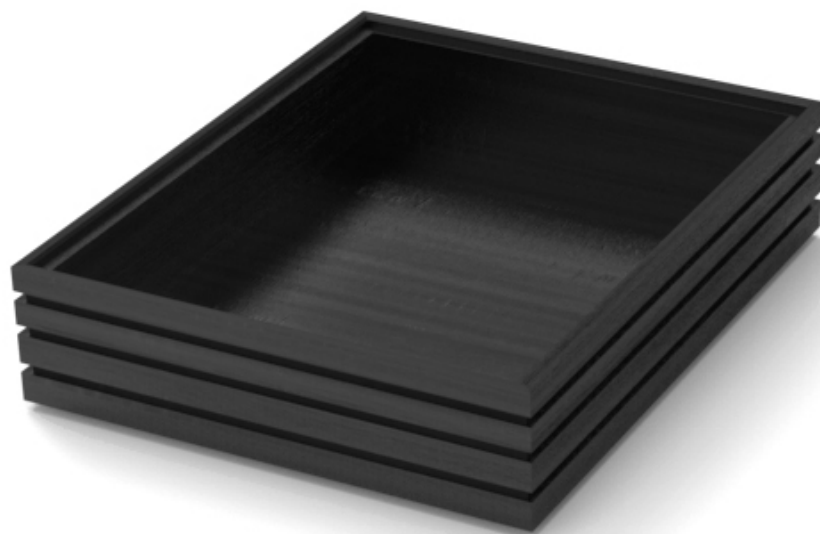

## FLOW BLACK TRAY 1.2 - TALL

### Flow Black Tray 1.2 - Tall

Product Code: BU\_FR037

Material: Black, Lacquered

Dimensions: 325 x 265 x 75 mm

12.7 x 10.4 x 2.9"

### Flow Black Tray 1.1 – Tall

Product Code: BU\_FR036  
Material: Black, Lacquered  
Dimensions: 530 x 325 x 75 mm  
20.8 x 12.7 x 2.9"

### Flow Black Tray 1.1.1

Product Code: BU\_FR031  
Material: Black, Lacquered  
Dimensions: 530 x 325 x 40 mm  
20.8 x 12.7 x 1.5"