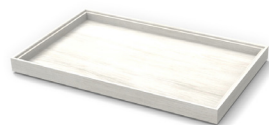

FLOW WHITE-WASHED TRAY 3.9

Flow White-Washed Tray 3.9

Product Code: BU_FR045

Material: White-Washed,
Lacquered

Dimensions: 530 x 108 x 40 mm
20.8 x 4.2 x 1.5"

FLOW WHITE-WASHED TRAYS

Flow White-Washed Tray 1.1 – Tall

Product Code: BU_FR046
Material: White-Washed,
Lacquered
Dimensions: 530 x 325 x 75 mm
20.8 x 12.7 x 2.9"

Flow White-Washed Tray 1.1

Product Code: BU_FR041
Material: White-Washed,
Lacquered
Dimensions: 530 x 325 x 40 mm
20.8 x 12.7 x 1.5"

Flow White-Washed Tray 1.2 – Tall

Product Code: BU_FR047
Material: White-Washed,
Lacquered
Dimensions: 325 x 265 x 75 mm
12.7 x 10.4 x 2.9"

Flow White-Washed Tray 1.2

Product Code: BU_FR042
Material: White-Washed,
Lacquered
Dimensions: 325 x 265 x 40 mm
12.7 x 10.4 x 1.5"

Flow White-Washed Tray 1.4 – Tall

Product Code: BU_FR048
Material: White-Washed,
Lacquered
Dimensions: 265 x 162.5 x 75 mm
10.4 x 6.3 x 2.9"

Flow White-Washed Tray 1.4

Product Code: BU_FR043
Material: White-Washed,
Lacquered
Dimensions: 265 x 162.5 x 40 mm
10.4 x 6.3 x 1.5"