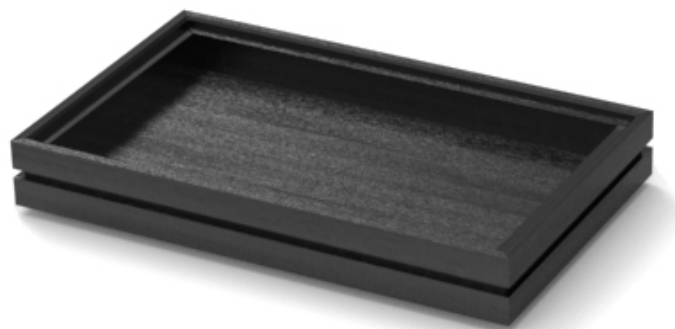

FLOW BLACK TRAY 1.4

Flow Black Tray 1.4

Product Code: BU_FR033
Material: Black, Lacquered
Dimensions: 265 x 162.5 x 40 mm
10.4 x 6.3 x 1.5"

FLOW BLACK TRAYS

Flow Black Tray 1.1 – Tall

Product Code: BU_FR036
Material: Black, Lacquered
Dimensions: 530 x 325 x 75 mm
20.8 x 12.7 x 2.9"

Flow Black Tray 1.1.1

Product Code: BU_FR031
Material: Black, Lacquered
Dimensions: 530 x 325 x 40 mm
20.8 x 12.7 x 1.5"

Flow Black Tray 1.2 – Tall

Product Code: BU_FR037
Material: Black, Lacquered
Dimensions: 325 x 265 x 75 mm
12.7 x 10.4 x 2.9"

Flow Black Tray 1.2

Product Code: BU_FR032
Material: Black, Lacquered
Dimensions: 325 x 265 x 40 mm
12.7 x 10.4 x 1.5"

Flow Black Tray 1.4 – Tall

Product Code: BU_FR038
Material: Black, Lacquered
Dimensions: 265 x 162.5 x 75 mm
10.4 x 6.3 x 2.9"

Flow Black Tray 1.4

Product Code: BU_FR033
Material: Black, Lacquered
Dimensions: 265 x 162.5 x 40 mm
10.4 x 6.3 x 1.5"

Flow Black Tray 2.4 – Tall

Product Code: BU_FR023
Material: Black, Lacquered
Dimensions: 530 x 162.5 x 75 mm
20.8 x 6.3 x 2.9"