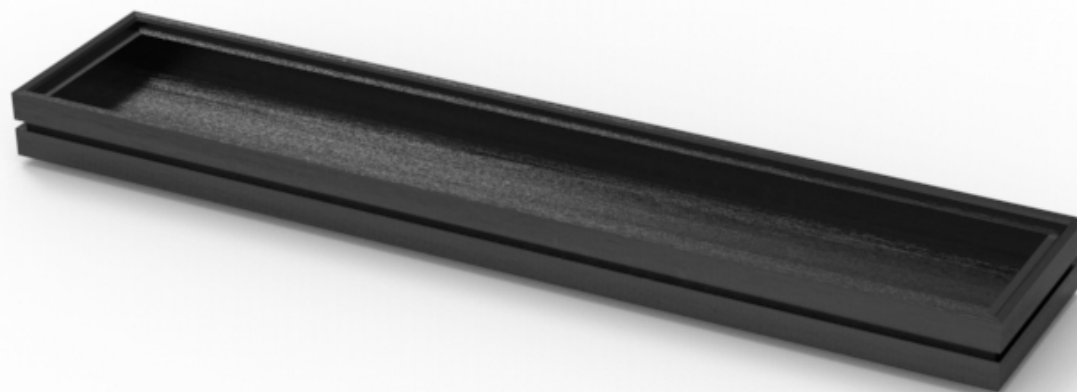

### Flow Black Tray 3.9

Product Code: BU\_FR035  
Material: Black, Lacquered  
Dimensions: 530 x 108 x 40 mm  
20.8 x 4.2 x 1.5"

### Flow Black Tray 1.1 – Tall

Product Code: BU\_FR036  
Material: Black, Lacquered  
Dimensions: 530 x 325 x 75 mm  
20.8 x 12.7 x 2.9"

### Flow Black Tray 1.1.1

Product Code: BU\_FR031  
Material: Black, Lacquered  
Dimensions: 530 x 325 x 40 mm  
20.8 x 12.7 x 1.5"