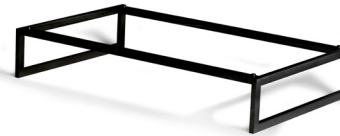

### Flow Frame Flat 1.2 - Low

Product Code: BU\_FL016

Material: Blackodized Steel

Dimensions: 265 x 325 x 99.5 mm  
10.4 x 12.8 x 3.9"

Craster creates innovative luxury product ranges for premium Hotel, Retail and Restaurant groups. We bring together exceptional design and manufacturing talent and offer a complete product development solution from the inception of the idea to delivery of the product.

### Flow Frame Flat 1.1 - High

Product Code: BU\_FL011  
Material: Blackodized Steel  
Dimensions: 530 x 325 x 184.5 mm  
20.9 x 12.8 x 7.2"

### Flow Frame Angled 1.1 - High

Product Code: BU\_FL013  
Material: Blackodized Steel  
Dimensions: 530 x 315 x 182 mm  
20.9 x 12.4 x 7.2"

### Flow Frame Flat 1.1 - Low

Product Code: BU\_FL012  
Material: Blackodized Steel  
Dimensions: 530 x 325 x 99.5 mm  
20.9 x 12.8 x 3.9"