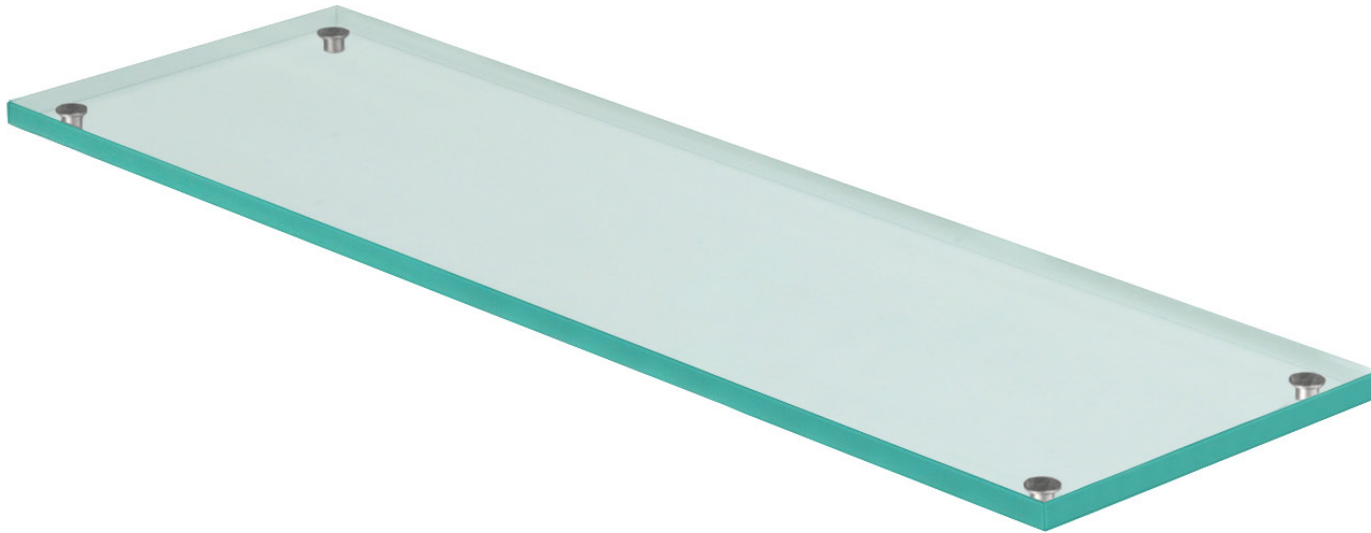

FLOW PLINTH 2.4 CLEAR GLASS

Flow Plinth 2.4 Clear Glass

Product Code: BU_FT0011

Material: Glass, Clear

Dimensions: 530 x 162.5 x 20 mm

20.8 x 6.3 x 0.7mm

FLOW GLASS PLINTH

Flow Plinth 1.1 Clear Glass

Product Code: BU_FT0010
Material: Glass, Clear
Dimensions: 530 x 325 x 20 mm
20.8 x 12.7 x 0.7"

Flow Plinth 1.2 Clear Glass

Product Code: BU_FT0012
Material: Glass, Clear
Dimensions: 265 x 325 x 20 mm
10.4 x 12.8 x 0.7"

Flow Plinth 2.4 Clear Glass

Product Code: BU_FT0011
Material: Glass, Clear
Dimensions: 530 x 162.5 x 20 mm
20.8 x 6.3 x 0.7mm

Flow Plinth 1.1 Black Glass

Product Code: BU_FT0040
Material: Glass, Black
Dimensions: 530 x 325 x 20 mm
20.8 x 12.7 x 0.7"

Flow Plinth 1.2 Black Glass

Product Code: BU_FT0042
Material: Glass, Black
Dimensions: 265 x 325 x 20 mm
10.4 x 12.8 x 0.7"

Flow Plinth 2.4 Black Glass

Product Code: BU_FT0041
Material: Glass, Black
Dimensions: 530 x 162.5 x 20 mm
20.8 x 6.3 x 0.7"