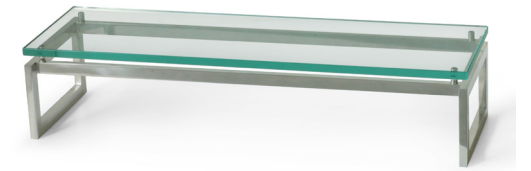

FLOW PLINTH 2.4 CLEAR GLASS

Flow Plinth 2.4 Clear Glass

Product Code: BU_FT0011

Material: Glass, Clear

Dimensions: 530 x 162.5 x 20 mm

20.8 x 6.3 x 0.7mm

FLOW GLASS PLINTH

Flow Plinth 1.1 Clear Glass

Product Code: BU_FT0010
Material: Glass, Clear
Dimensions: 530 x 325 x 20 mm
20.8 x 12.7 x 0.7"

Flow Plinth 1.2 Clear Glass

Product Code: BU_FT0012
Material: Glass, Clear
Dimensions: 265 x 325 x 20 mm
10.4 x 12.8 x 0.7"

Flow Plinth 2.4 Clear Glass

Product Code: BU_FT0011
Material: Glass, Clear
Dimensions: 530 x 162.5 x 20 mm
20.8 x 6.3 x 0.7mm

Flow Plinth 1.1 Black Glass

Product Code: BU_FT0040
Material: Glass, Black
Dimensions: 530 x 325 x 20 mm
20.8 x 12.7 x 0.7"

Flow Plinth 1.2 Black Glass

Product Code: BU_FT0042
Material: Glass, Black
Dimensions: 265 x 325 x 20 mm
10.4 x 12.8 x 0.7"

Flow Plinth 2.4 Black Glass

Product Code: BU_FT0041
Material: Glass, Black
Dimensions: 530 x 162.5 x 20 mm
20.8 x 6.3 x 0.7"