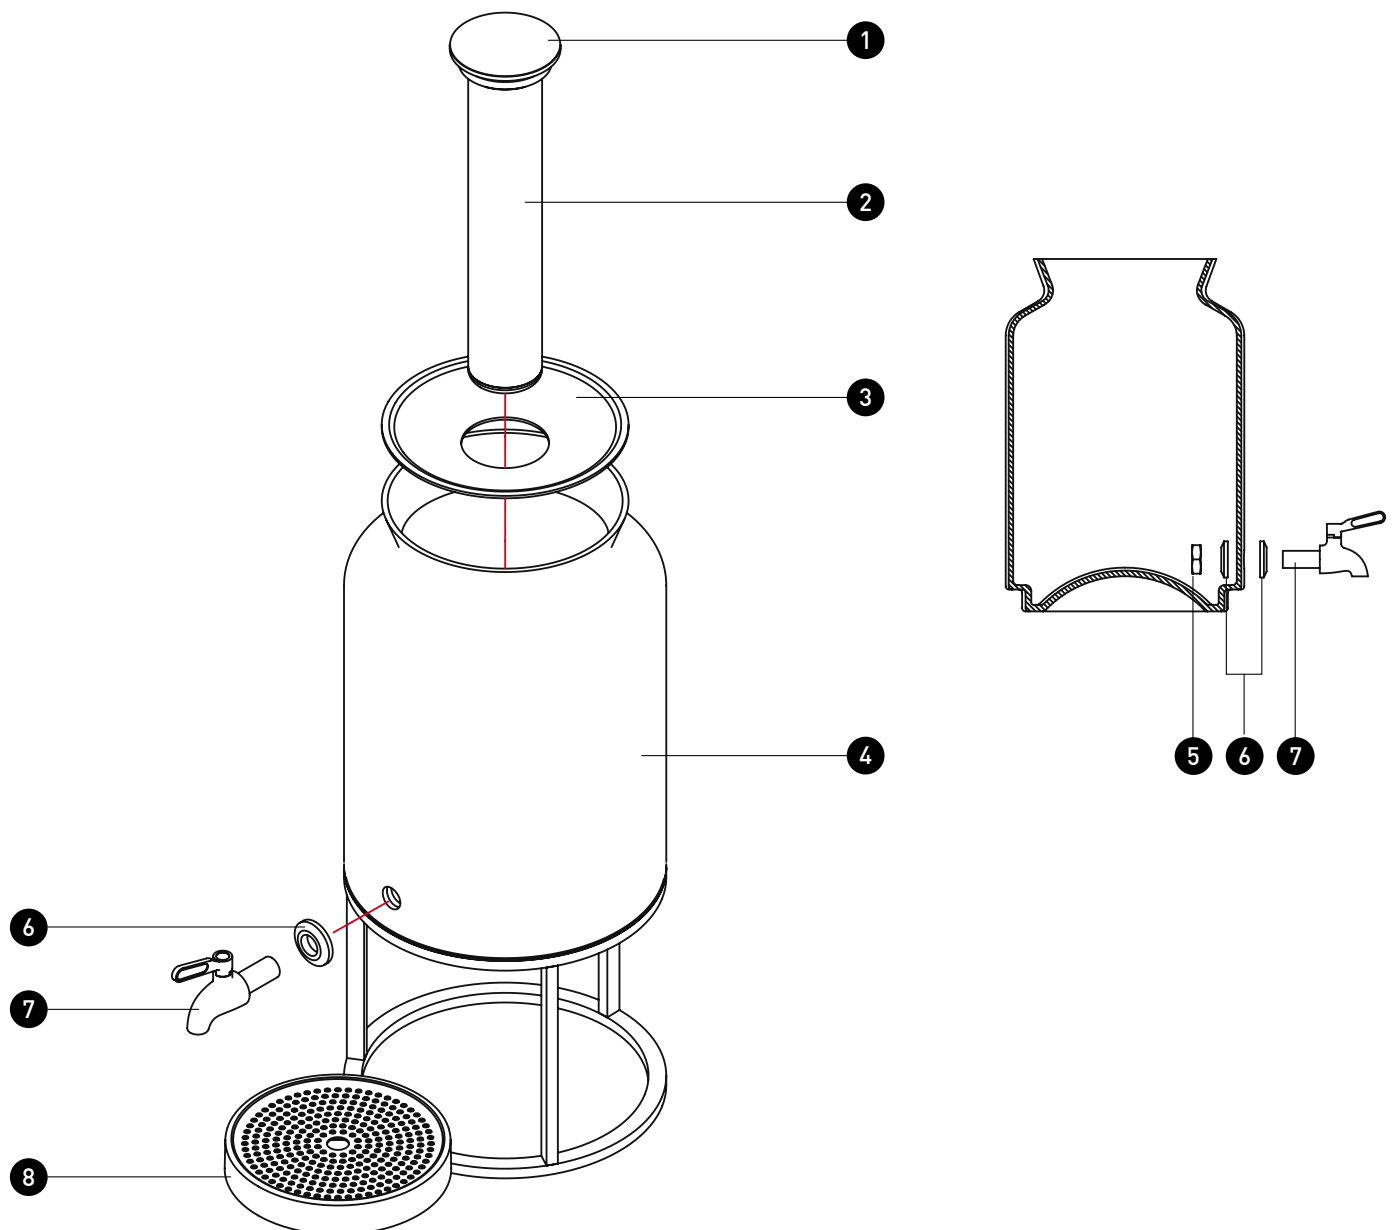

cra'ster

ASSEMBLY INSTRUCTIONS BU_JD0011

Product Name	Tilt Juice Dispenser Set	
Codes	BU_JD0011	
Dimensions	218 × 348 × 322 mm / 8.6 × 13.7 × 12.7" Volume: 8 litres	
Components	1 BU_JD0014 - Stainless Steel Cooling Cap 2 BU_JD0013 - Stainless Steel Cooling Tube 3 BU_JD0015 - Stainless Steel Lid 4 BU_JD0010 - Glass Jar	5 BU_JD0012 - Stainless Steel Nut 6 BU_JD0012 - Washer + Rubber Gasket ×2 7 BU_JD0012 - Stainless Steel Tap 8 BU_JD0016 - Drip Tray (2 parts)

Tilt Riser sold separately

Company Address
Craster Ltd, Suite 218
Great Western Studios, 65 Alfred Road
London W2 5EU

Company Info
VAT Reg No. 599599046
Registered in England
Company No: 4503732

UK Telephone
+44 (0) 203 004 4750
USA Telephone
+1 732 543 7862

Email
info@craster.com
Web
www.craster.com