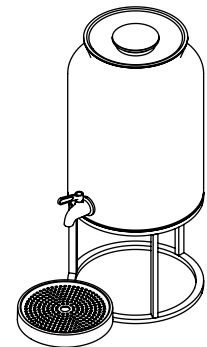

cra'ster

ASSEMBLY INSTRUCTIONS BU_JD0011

Product Name	Tilt Juice Dispenser Set	
Codes	BU_JD0011	
Dimensions	218 × 348 × 322 mm / 8.6 × 13.7 × 12.7" Volume: 8 litres	
Components	1 BU_JD0014 - Stainless Steel Cooling Cap 2 BU_JD0013 - Stainless Steel Cooling Tube 3 BU_JD0015 - Stainless Steel Lid 4 BU_JD0010 - Glass Jar	5 BU_JD0012 - Stainless Steel Nut 6 BU_JD0012 - Washer + Rubber Gasket ×2 7 BU_JD0012 - Stainless Steel Tap 8 BU_JD0016 - Drip Tray (2 parts)

Tilt Riser sold separately

Company Address
Craster Ltd, Suite 218
Great Western Studios, 65 Alfred Road
London W2 5EU

Company Info
VAT Reg No. 599599046
Registered in England
Company No: 4503732

UK Telephone
+44 (0) 203 004 4750
USA Telephone
+1 732 543 7862

Email
info@craster.com
Web
www.craster.com