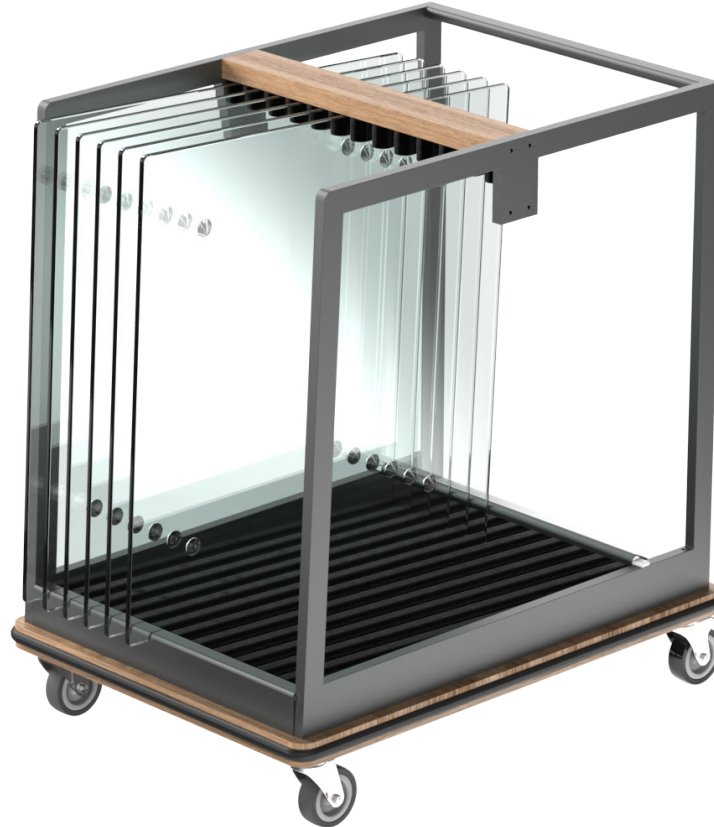

TROLLEY FOR SQUARE GLASS TOPS

Product Code: CB_BTTGT12
Material: Stainless Steel
Dimensions: (968 x 708 x 1046mm)

Global Tolerances +/- 1mm

Craster creates innovative luxury product ranges for premium Hotel, Retail and Restaurant groups. We bring together exceptional design and manufacturing talent and offer a complete product development solution from the inception of the idea to delivery of the product.