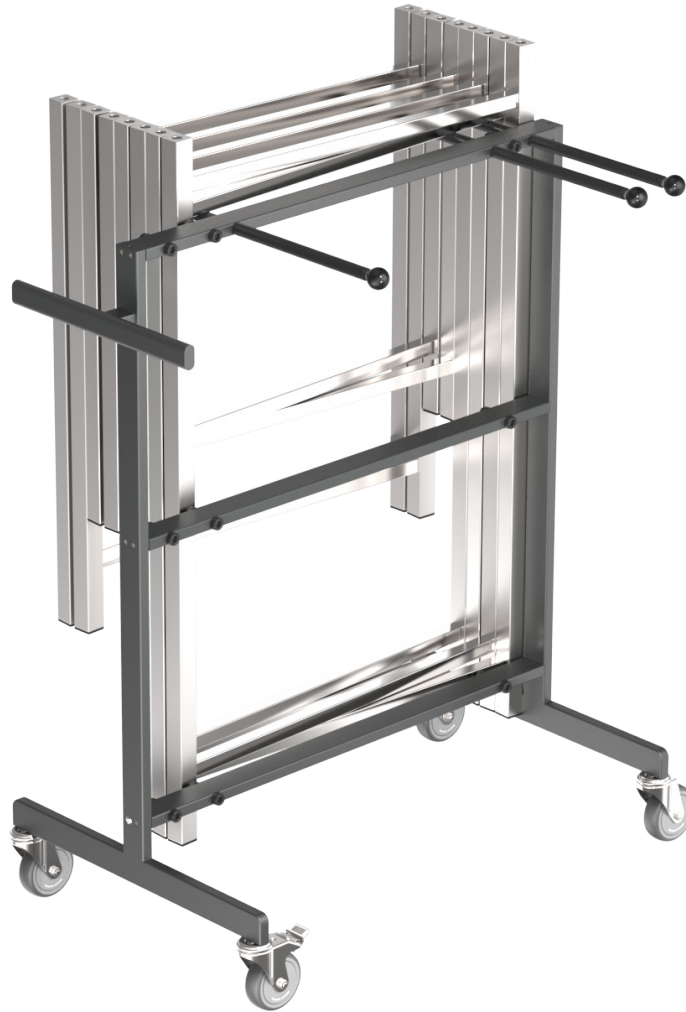

## TABLE LEGS TROLLEY - SINGLE

Product Code: CB\_BTTL5  
Material: Stainless Steel  
Dimensions: (714 x 1002 x 1211mm)

Fits 700 + 800 Series Legs

Global Tolerances +/- 1mm

Craster creates innovative luxury product ranges for premium Hotel, Retail and Restaurant groups. We bring together exceptional design and manufacturing talent and offer a complete product development solution from the inception of the idea to delivery of the product.