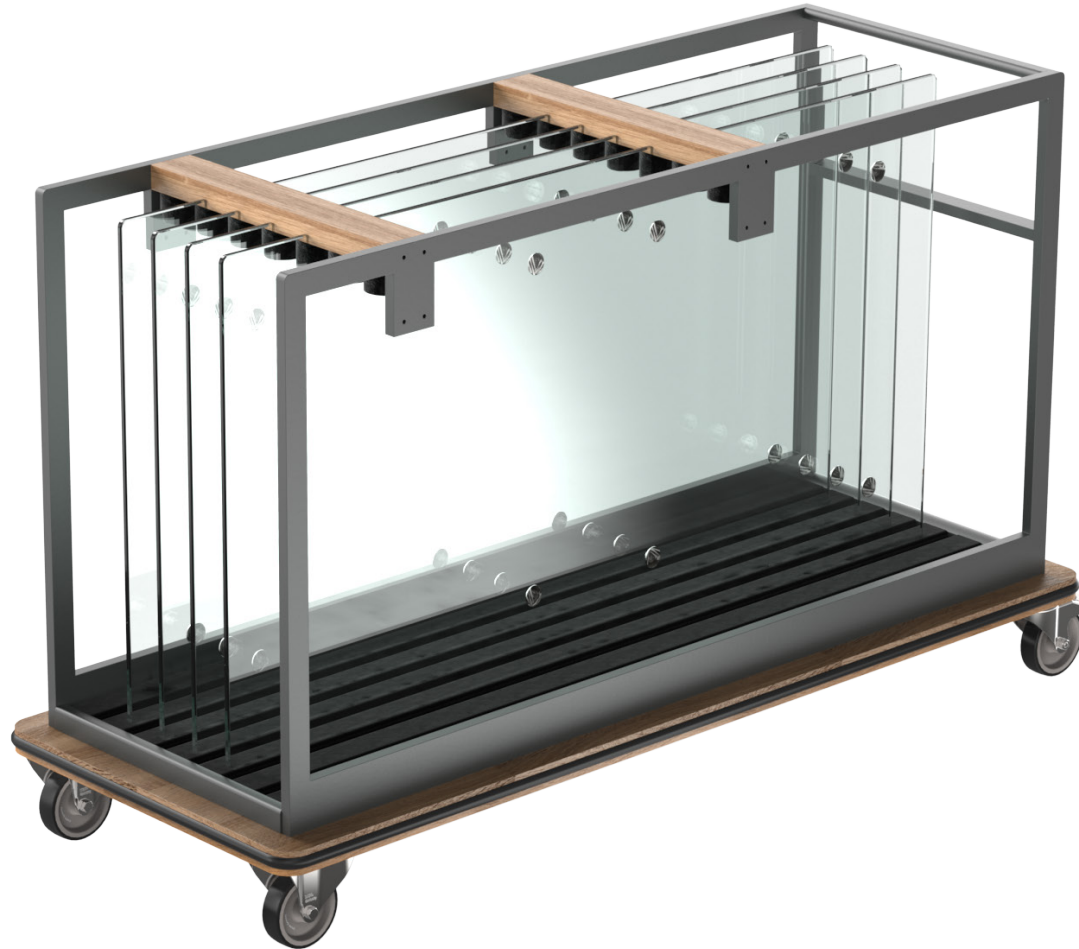

TROLLEY FOR RECTANGULAR GLASS TOPS

Product Code: CB_BTTGTR6
Material: Stainless Steel
Dimensions: (703 x 1793 x 1080mm)

Global Tolerances +/- 1mm

Craster creates innovative luxury product ranges for premium Hotel, Retail and Restaurant groups. We bring together exceptional design and manufacturing talent and offer a complete product development solution from the inception of the idea to delivery of the product.